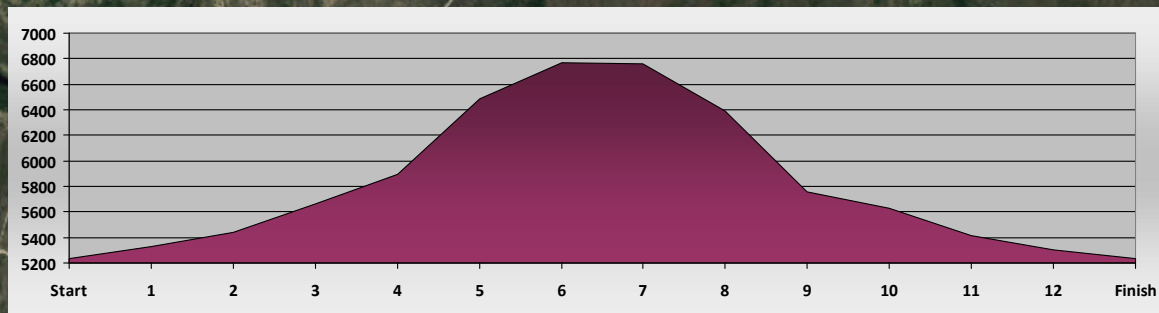

T-Bird Trek Half Marathon

Start / Finish Line
Student Union

Turn Around
Look Out Point

T-Bird Trek Half Marathon

Mile # Mile Marker

 Marathon Course