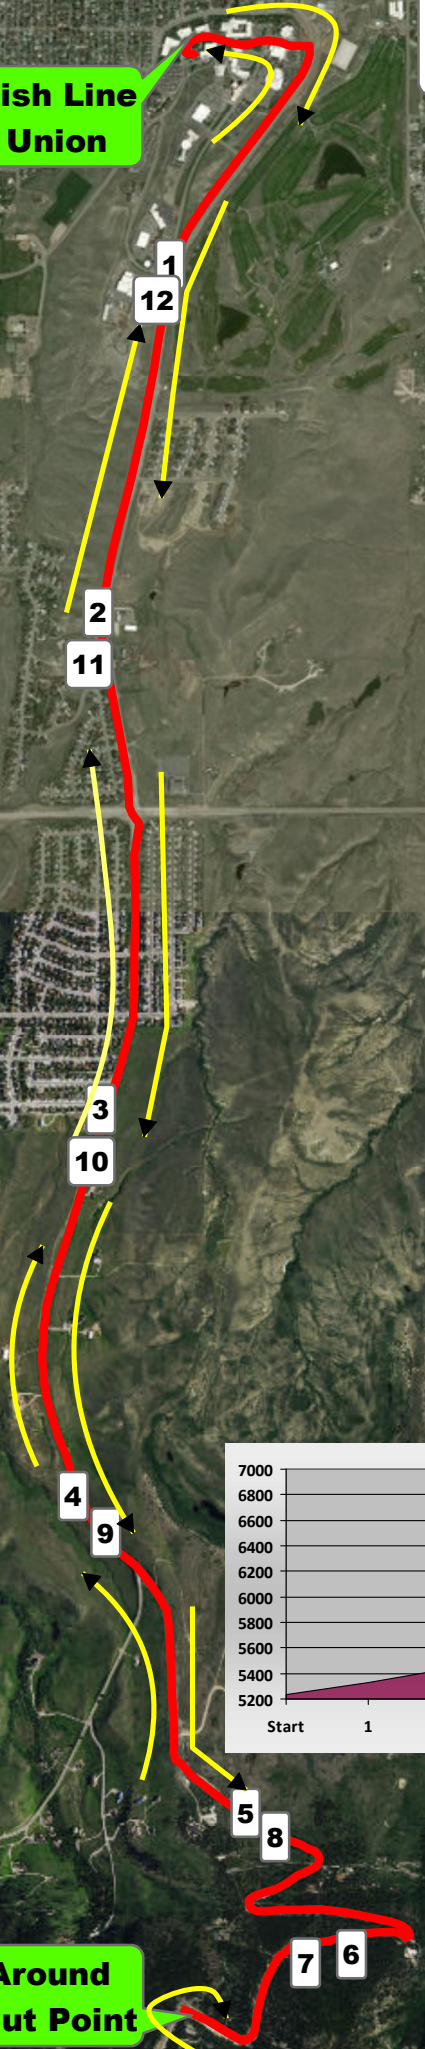

T-Bird Trek Half Marathon

Start / Finish Line
Student Union

Turn Around
Look Out Point

T-Bird Trek Half Marathon

Mile # Mile Marker

 Marathon Course